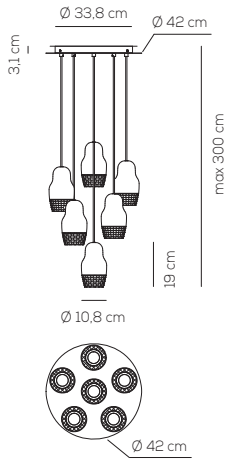

SP FEDOR 6

Design by Dima Loginoff

Collection consisting of recessed downlight and suspended lamps. Available in several colours and sizes. LED light source with GU10 fitting.

Typology: SUSPENDED LAMP

Ratings

- GU10
- Downlight
- Surface installation over holes
- Supply voltage ~220-240V
- Switch mode: on-off
- Aluminum/glass shade

SP FEDOR 6

kg 9.12 m³ 0.24

Product code composition

FEDORA

Type	Article	Colours	Finish	Source
SP	FEDOR 6	BC white + glass RO rose gold + glass BR bronze + glass CR chrome + glass	BC white varnished metal	GU10 GU10 LED 6 x Max 5,5W only LED bulbs

CE IP20 LED 220-240VAc
example composition code SP FEDOR6 BR BC GU1

For optional accessories please refer to our pricelist, website or contact our representatives

Available colors

RO
Rose Gold

BR
Bronze

CR
Chrome